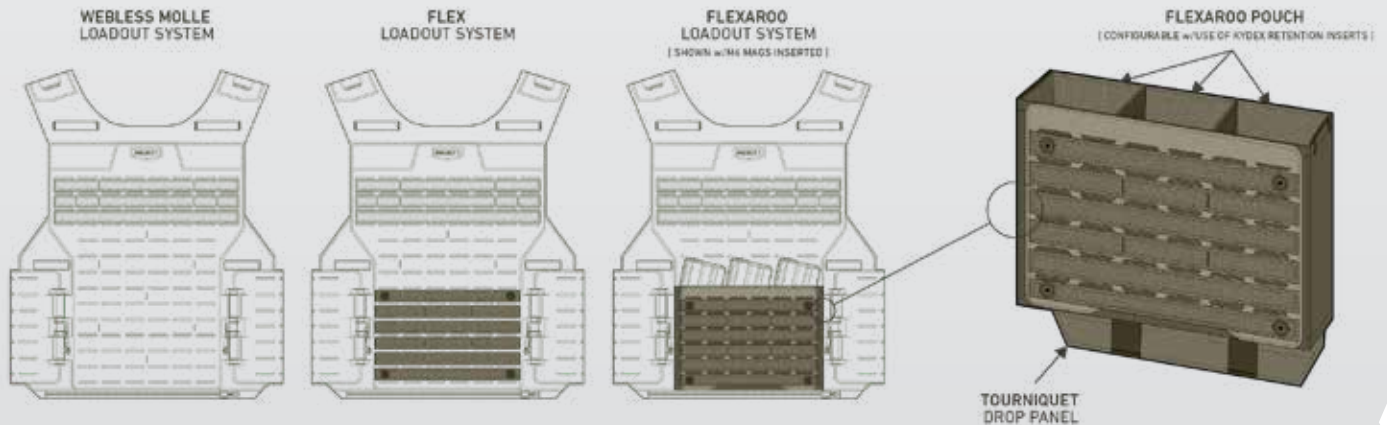

## SCALABILITY & CONFIGURABILITY CHART

**SCALABILITY** refers to the ability to add optional soft ballistics to the SEV platform, "scaling" it either up or down.

Scalable features include: Yoke no Collar / Yoke with Collar / Throat Protection / Upper Arms Protection / Abdominal Protection / Spine Protection / Groin Protection

**CONFIGURABILITY** refers to the ability to "configure" various features of the SEV to the end-users preference.

Configurable features include: Loadout System / In-Cummerbund Adaptive Pouch / Lining