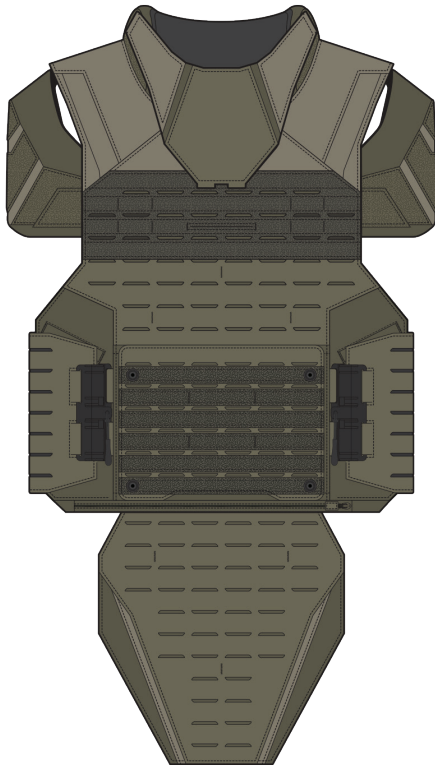

TRV TACTICAL RESPONSE VEST

(Platform rendered scaled and configured)

The PROJECT7 **TACTICAL RESPONSE VEST** (TRV) is built specifically for narcotics units, fugitive task forces, K-9 officers, and tactical medics. The TRV is a moderate coverage entry vest with a fixed shoulder design that is scalable by the addition or removal of upper arm and groin protectors. TRV is a “soft armor first” system which utilizes soft ballistic armor as its primary coverage, but allows for the installation of 10”x12” or SAPI sized hard armor rifle plates. TRV is available in 15 platform sizes with the Three-Piece Cummerbund (3PC) available in 8 lengths.

TRV's LATEST UPDATES include:

- Optional lower abdominal soft-armor protector
- Optional spine soft-armor protector
- Optional in-cummerbund adaptive pouch system
- Optional FLEX loadout systems

KEYFEATURES

Key features for **TRV** include:

- Clean, low profile design to provide moderate coverage with enhanced comfort for extended wear
- Rapid scalability to add upper arm and groin ballistic protection in seconds
- PROJECT7's “Structured-Texture” shoulder design provides a soft, natural, and high friction shooting platform unencumbered by buckles, straps, external pads, or overlapping armor
- Patent pending, Three-Piece Cummerbund (3PC) design for operator specific sizing, ideal weight bearing, with broad adjustability, and rotational flexibility for unrestrained movement
- Internal radio routing channels to eliminate cables on the surface of the platform
- SAPI based hard armor coverage sized to the individual operator provides greater protection, even for larger operators
- Webless MOLLE/PALS load bearing surfaces built from Blue Force Gear Ultracomp for increased strength and decreased weight
- Bar tacked anchors for the installation of PROJECT7 ILB Packs and 1PS Single Point Slings
- First-Spear Tubes or one-way hook and loop closure systems
- User replaceable cummerbund and upper arm elastic