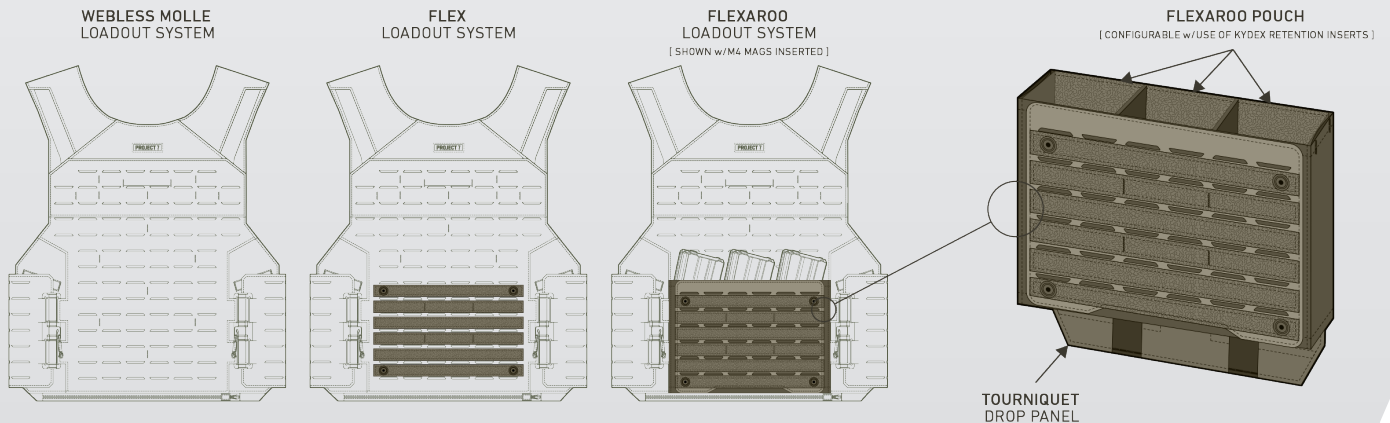

PROJECT 7

EXCLUSIVELY DISTRIBUTED BY:

AARDVARK

1935 Puddingstone Drive
La Verne, CA 91750

E info@aardvarktactical.com

P (800) 997 3773

AARDVARKTACTICAL.COM