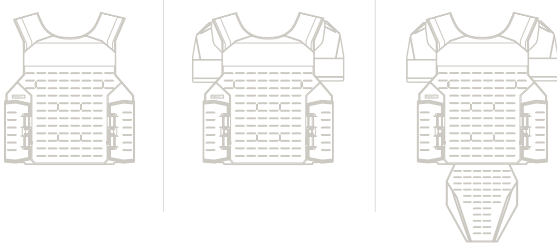

SCALABILITY

PROJECT 7

EXCLUSIVELY DISTRIBUTED BY:

AARDVARK

1935 Puddingstone Drive
La Verne, CA 91750

E info@aardvarktactical.com

P (800) 997 3773

AARDVARKTACTICAL.COM

COLORS