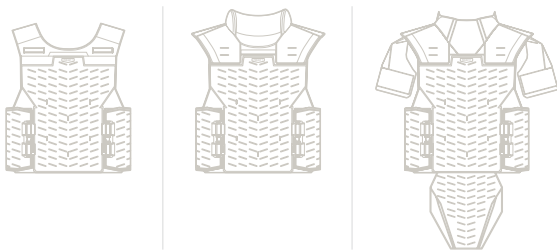

SCALABILITY

PROJECT 7

EXCLUSIVELY DISTRIBUTED BY:

AARDVARK

1935 Puddingstone Drive
La Verne, CA 91750

E info@aardvarktactical.com

P (800) 997 3773

AARDVARKTACTICAL.COM

COLORS